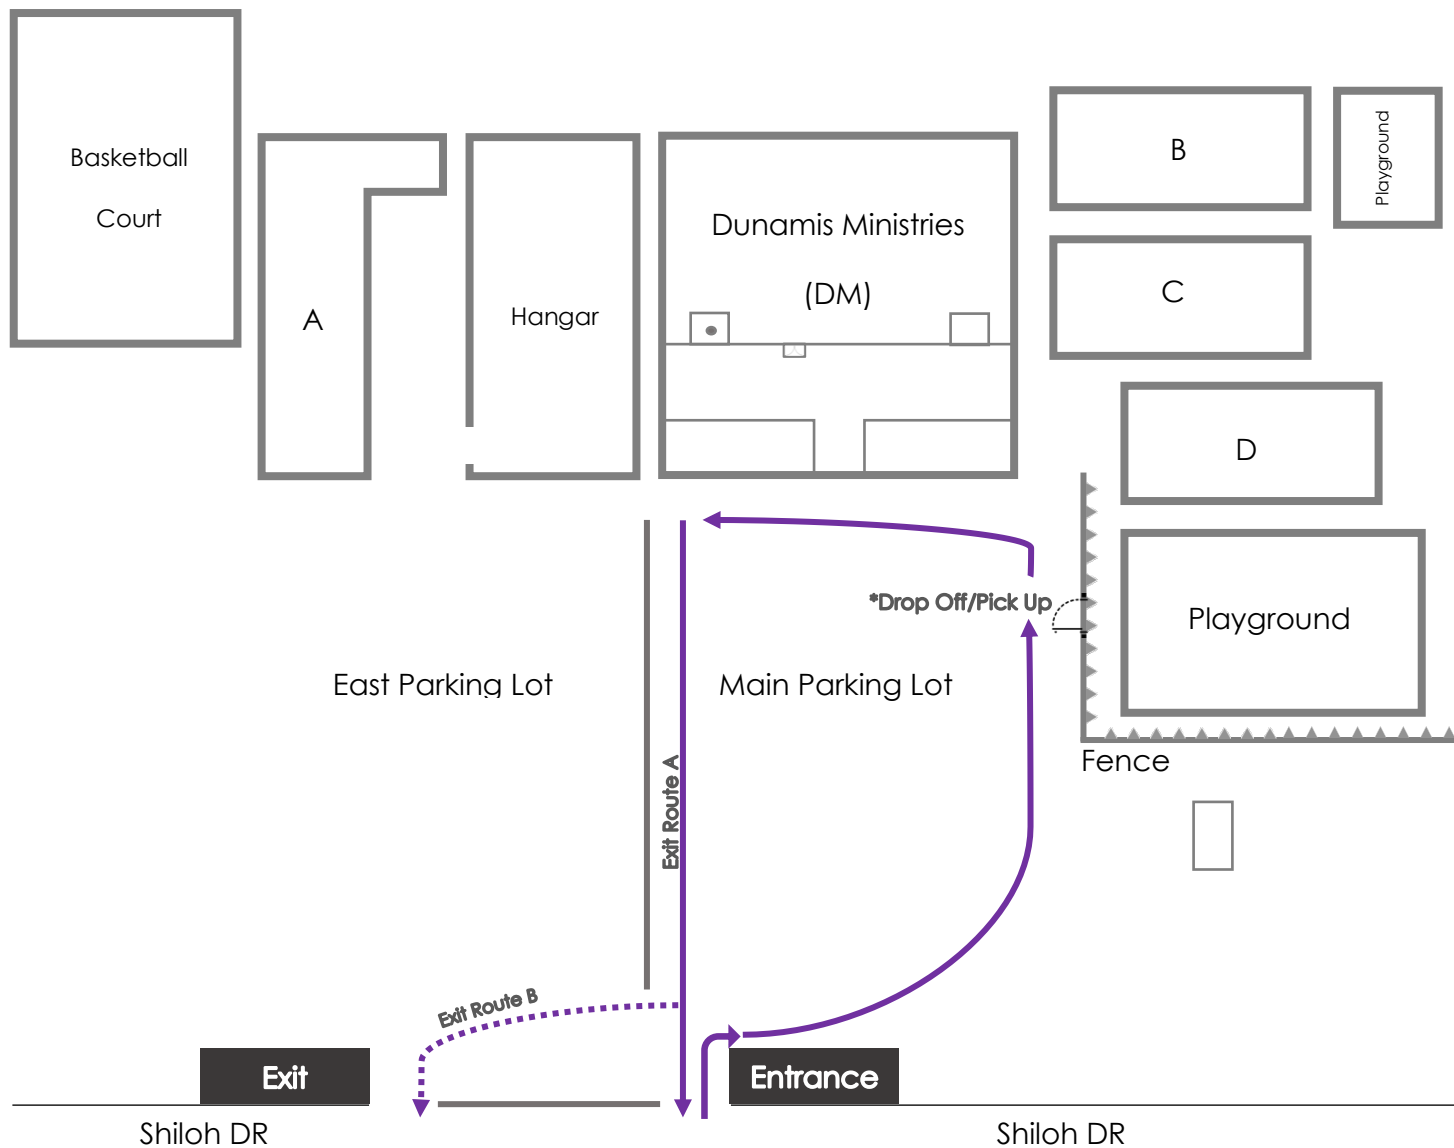

Power Christian Academy
2021-2022

Student Drop Off and Pick Up Vehicle Route

- Vehicle route is indicated by the purple lines. —
- NEVER use the exit as entrance.
- Our school area (B, C, D, Playground) will stay isolated from the rest of the buildings and facilities. We aim to minimize exposure from any church visitors.
- Parents and visitors will enter the campus through the Drop Off/Pick Up Zone. Please call the secretary before your visit to 956-771-7427 or call the teacher of your child.